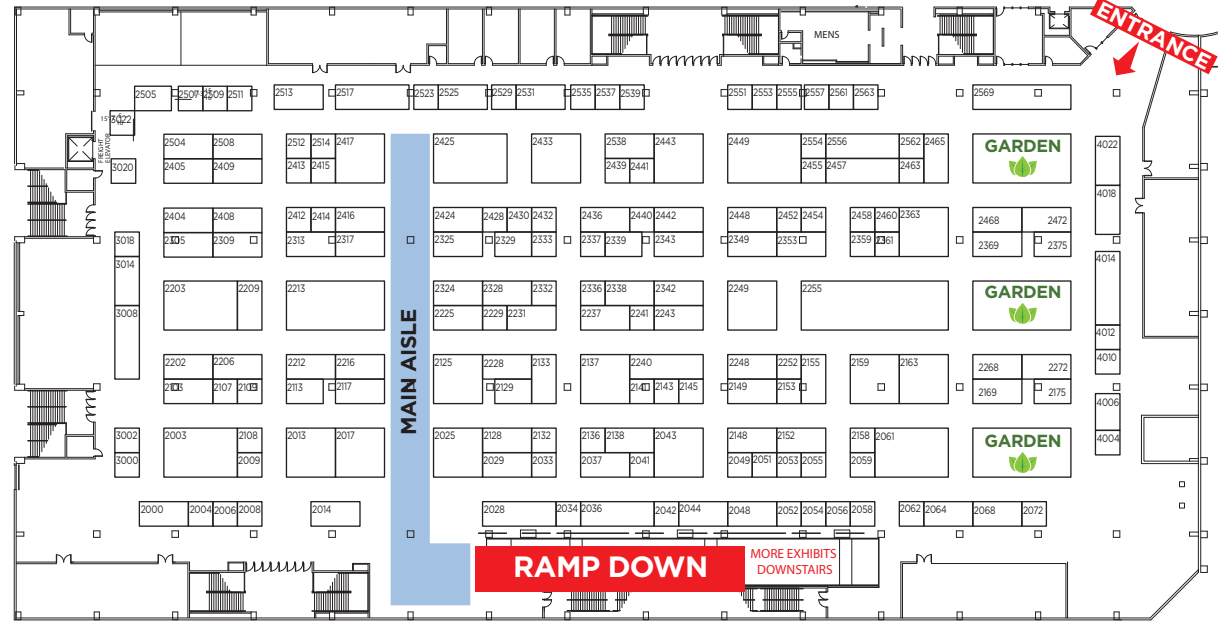

REMODEL K+GARDEN SHOW

FEB. 9-11, 2018

American Royal Center

KCRemodelAndGarden.com

MARKETPLACE **EVENTS**
Largest Home Show Producer in North America

UPPER EXHIBIT HALL

ESCALATOR
UP *

SHOW OFFICE *

LOWER EXHIBIT HALL

*Floor plan as of July 7, 2017.

HALE ARENA